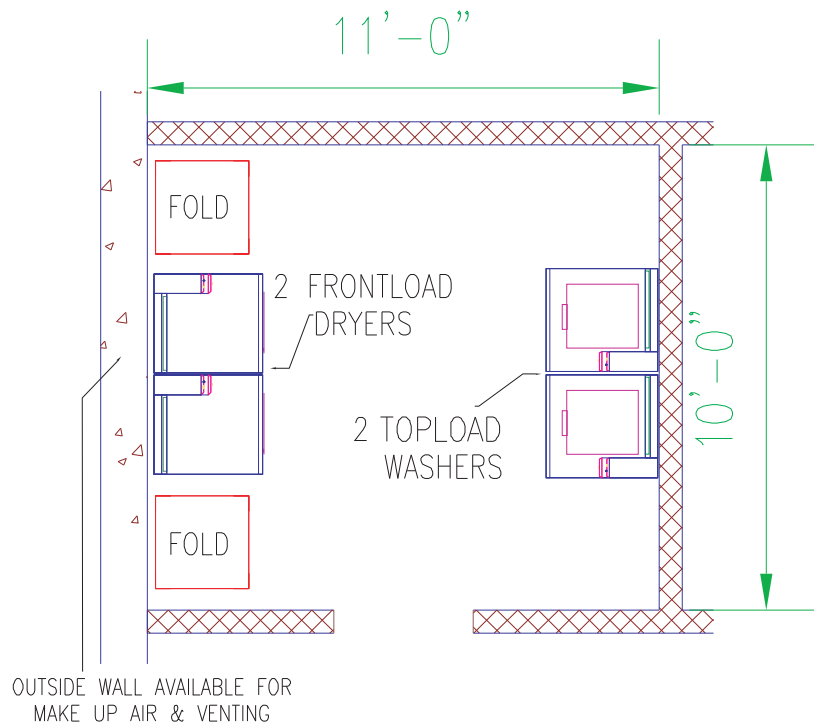

Suggested Floor Plans Cont.

LOW-RISE OR GARDEN BUILDINGS

Typical 20-unit multiple bedroom

Activation: Coin Slide

Control: Rotary Switches

Model Line: Electromechanical

Equipment: Top Load Washers and Single Load Dryers