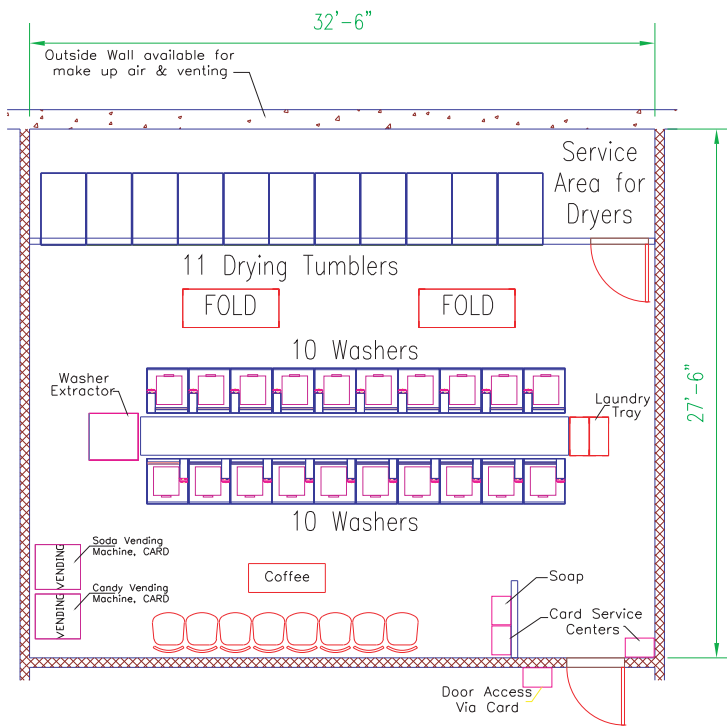

Suggested Floor Plans

HIGH-RISE BUILDINGS (central laundry room)

Typical 400-unit high-rise apartment building

Activation: Smart-Card

Control: Quantum™ Control with touch pad

Model Line: Card-Ready

Equipment: Top Load and Front Load Washers* and Tumblers

* Front control washers and dryers are ADA Compliant.

HIGH-RISE CONDOMINIUM (de-centralized laundry)

Typical 120-unit multiple level housing facility

Activation: Coin Drop

Control: Quantum™ Control with touch pad

Model Line: Quantum™

Equipment: Horizon® Stacked Washers/Dryers

Suggested Floor Plans Cont.

LOW-RISE OR GARDEN BUILDINGS

Typical 20-unit multiple bedroom

Activation: Coin Slide

Control: Rotary Switches

Model Line: Electromechanical