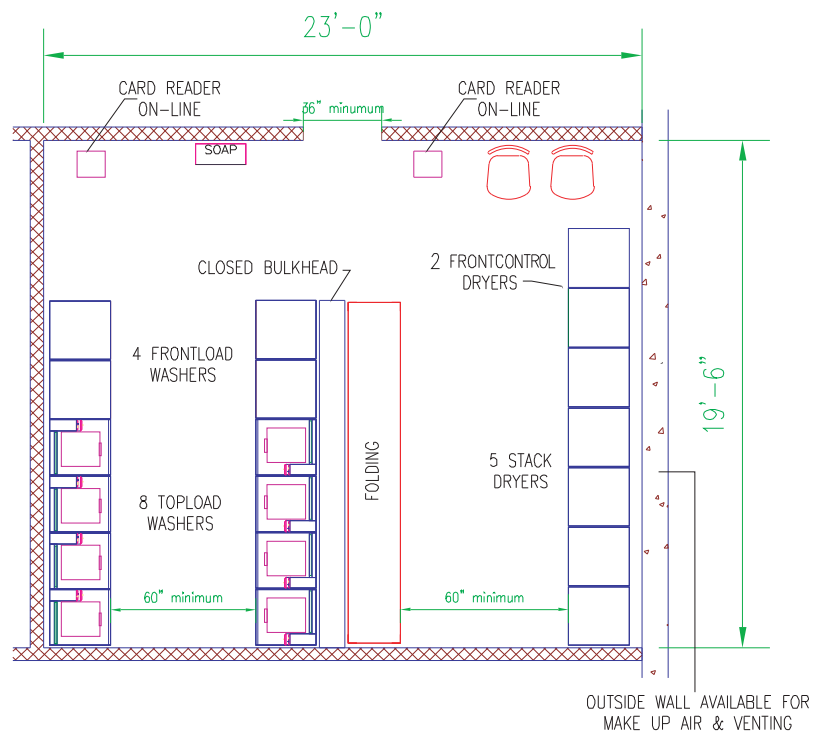

RESIDENCE HALLS

(central laundry room)

Typical central laundry room

Activation: Coin Drop or On-Line Debit Card Reader

Control: Quantum™ Control with touch pad

Model Line: Quantum™

Equipment: Horizon® Front Load and Top Load Washers* with Stack Dryers

* Front control washers and dryers are ADA Compliant.