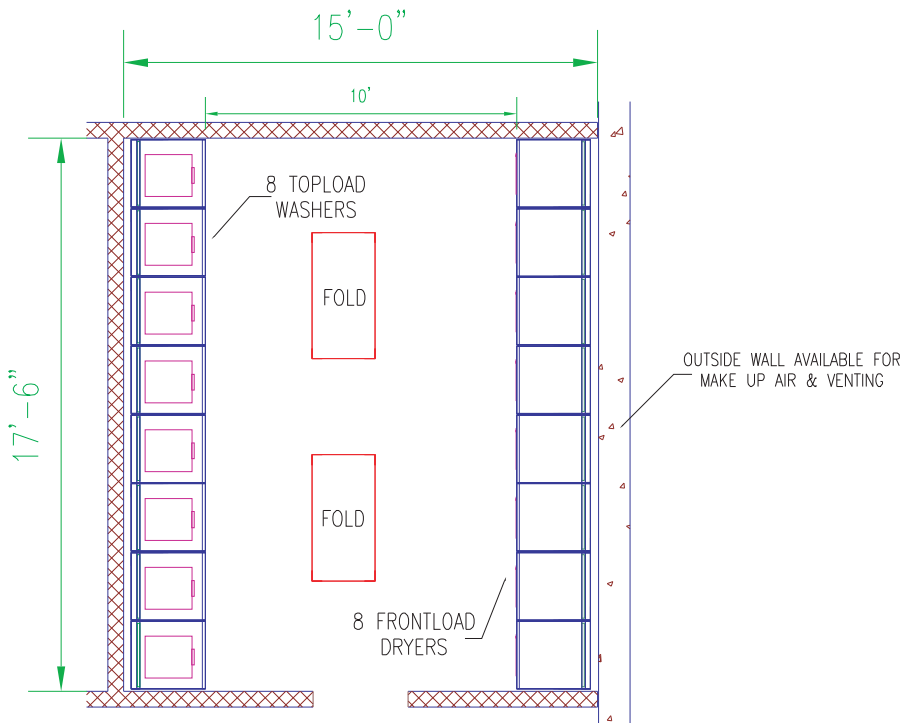

MILITARY HOUSING

(central laundry room-BEQ's or BOQ's)

Typical barrack facility

Activation: Push/Pull-to-Start Knob

Control: Rotary

Model Line: Commercial Manual Control

Equipment: Top Load Washers and Single Load Dryers