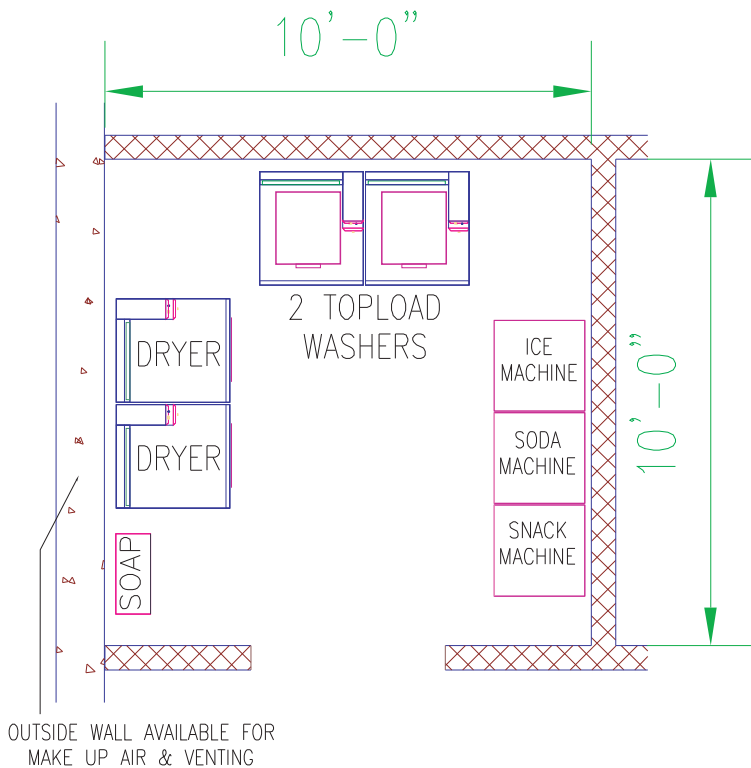

Suggested Floor Plans Cont.

GUEST SERVICES

(hotels, motels, campgrounds, marinas, truck stops)

Typical guest service for vended laundry-hotel/motel

Activation: Coin Slide

Control: Rotary Switches

Model Line: Electromechanical

Equipment: Top Load Washers and Single Load Dryers