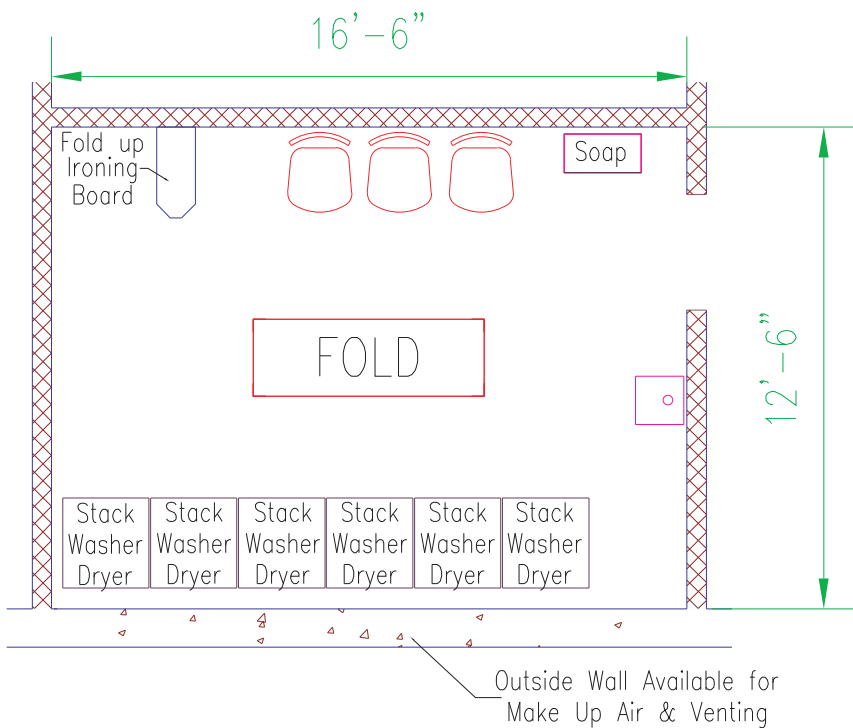

HIGH-RISE CONDOMINIUM (de-centralized laundry)

Typical 120-unit multiple level housing facility

Activation: Coin Drop

Control: Quantum™ Control with touch pad

Model Line: Quantum™

Equipment: Horizon® Stacked Washers/Dryers