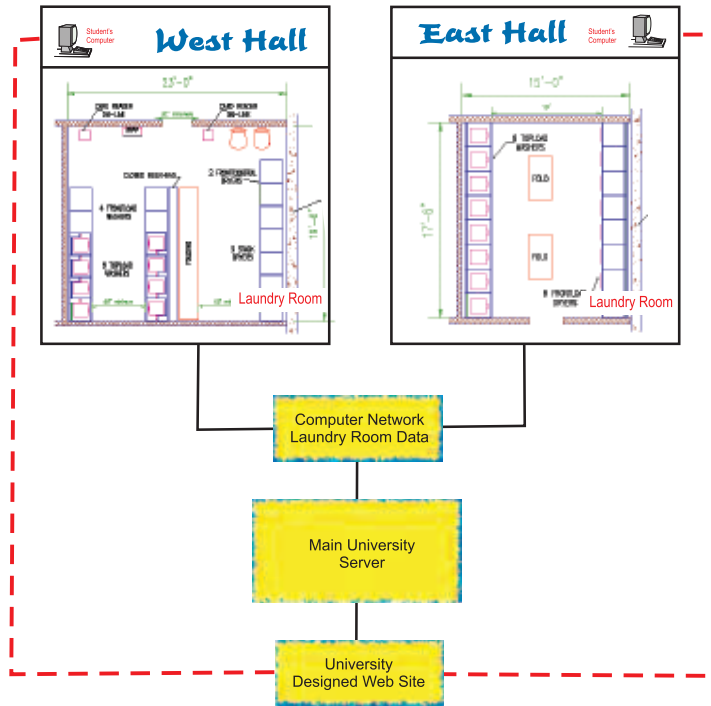

Equipment: Top Load Washers and Single Load Dryers

RESIDENCE HALLS

(central laundry room)

Typical central laundry room

Activation: Coin Drop or On-Line Debit Card Reader

Control: Quantum™ Control with touch pad

Model Line: Quantum™

Equipment: Horizon® Front Load and Top Load Washers* with Stack Dryers

* Front control washers and dryers are ADA Compliant.

Data Flow

Total Network Link = 4,000 ft. or ¾ mile – 249 Machines Per Computer